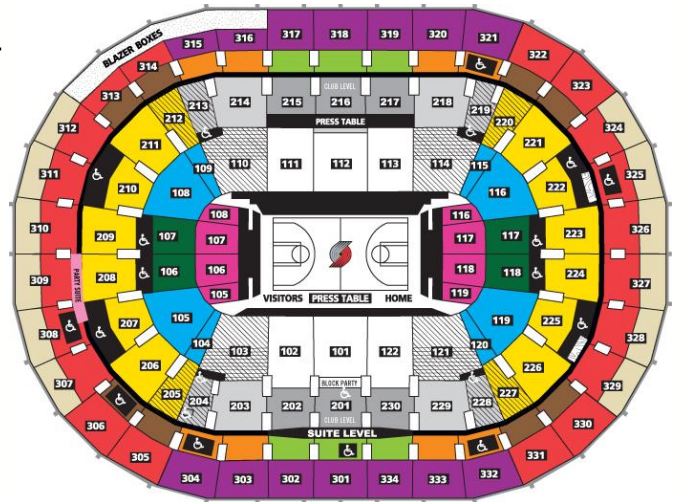

### Trail Blazers vs. Oklahoma City Thunder Monday, February 6<sup>th</sup> @ 7PM

Purple 300-Level # of Tickets \_\_\_\_\_ @ \$36 = \$ \_\_\_\_\_  
Total = \$ \_\_\_\_\_

Name \_\_\_\_\_  
 Address \_\_\_\_\_  
 City \_\_\_\_\_ State \_\_\_\_\_ Zip \_\_\_\_\_  
 Phone \_\_\_\_\_  
 Email \_\_\_\_\_  
 Select method of payment:                      Check enclosed